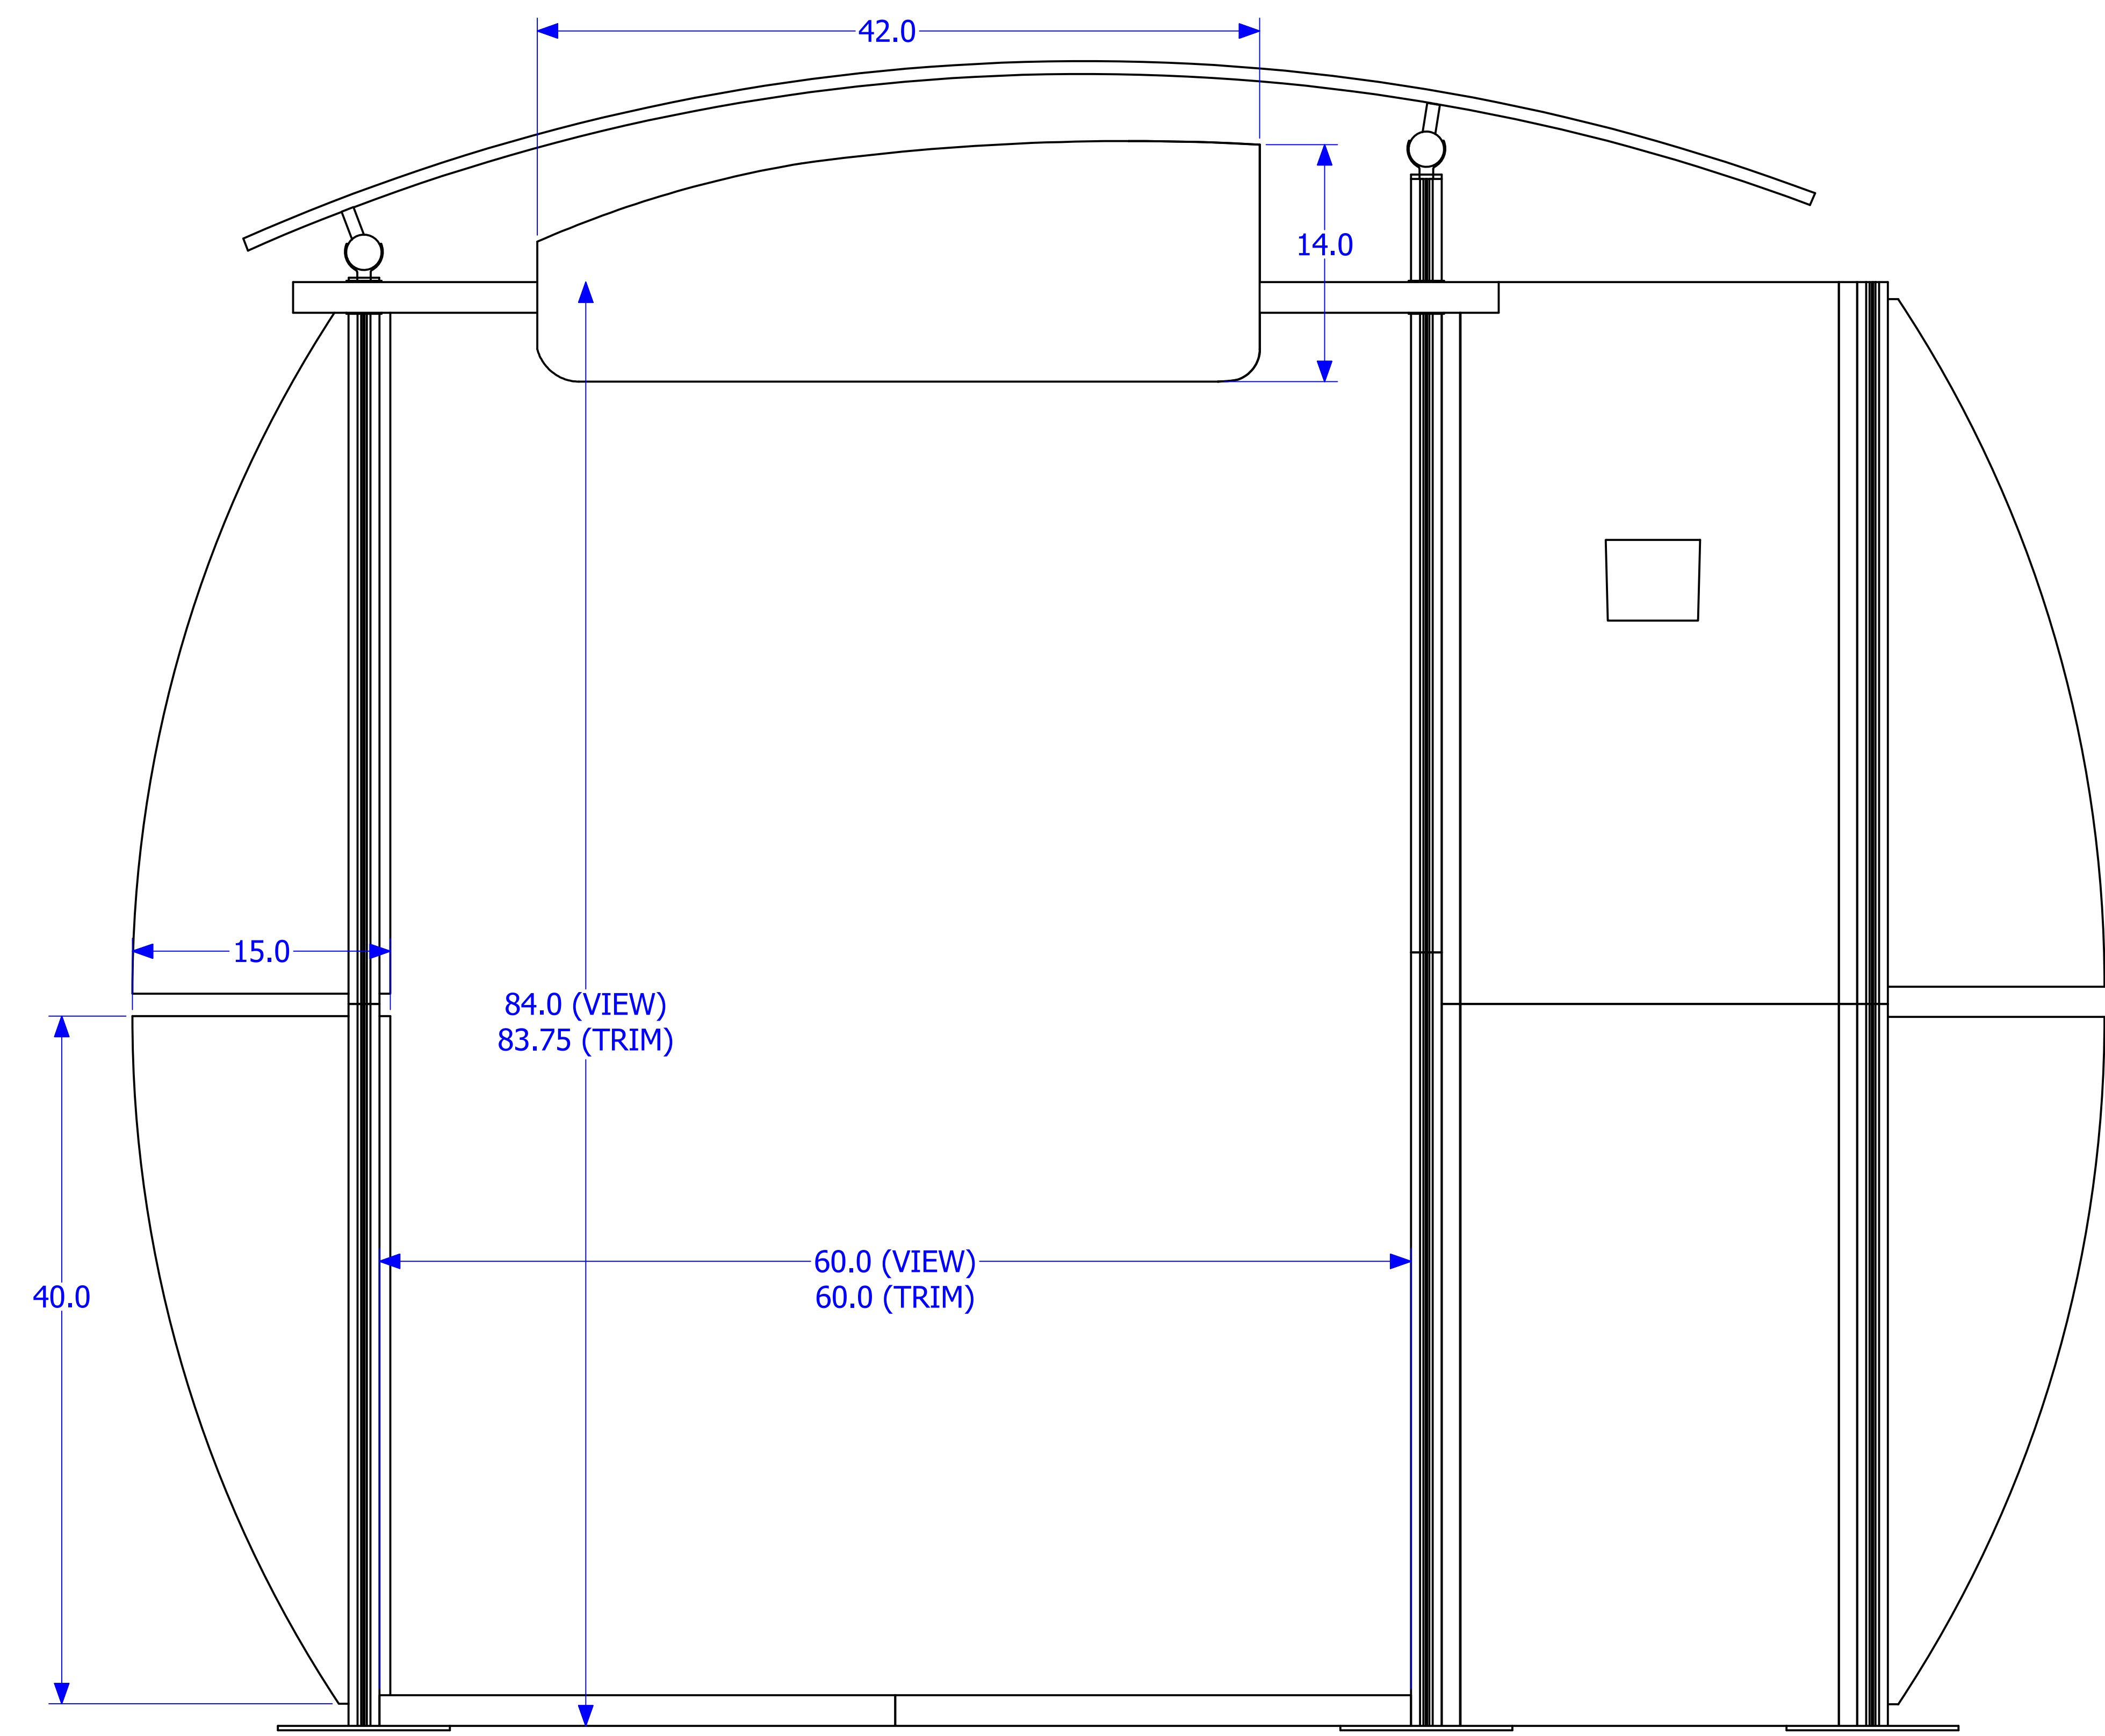

GRAPHIC SPECS	
PRODUCT NAME:	ECO-1005 (CIRCO)
MATERIAL:	PARADISE FABRC
VIEWABLE SIZE:	(1) 60" x 84"
TRIM SIZE:	(1) 60" x 83.75"
MATERIAL:	ECO POLY
VIEWABLE SIZE:	(1) 42" x 14"
TRIM SIZE:	(1) 42" x 14"
ESTIMATED GRAPHIC PACKAGE	\$760 RETAIL
EFFECTIVE DATE:	8/1/2011

**Please use this document for reference only.
Contact your distributor for final graphic templates per order.**

DRAWN michaelmccord	7/20/2011	TITLE	
CHECKED		ECO-1005 GRAPHIC SPECS	
QA		SIZE	D
MFG		DWG NO	ECO-1005 (CIRCO) GFX SPECS
APPROVED		REV	
		SCALE	SHEET 1 OF 1